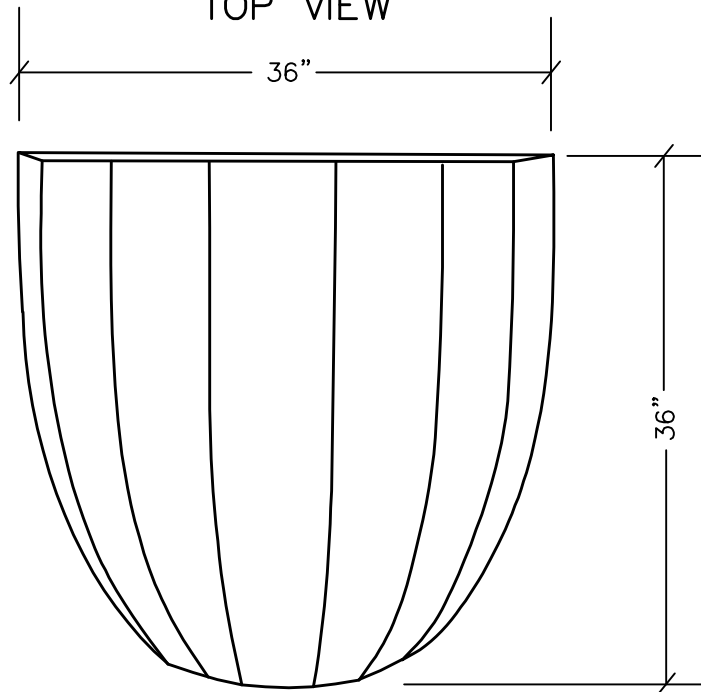

MIAMI ROUND PLANTER
MODEL NUMBER 1SU-3636

TOP VIEW

SIDE VIEW

1SU-2430

1SU-3624

1SU-3636

1SU-6036

MIAMI ROUND PLANTER VARIATIONS