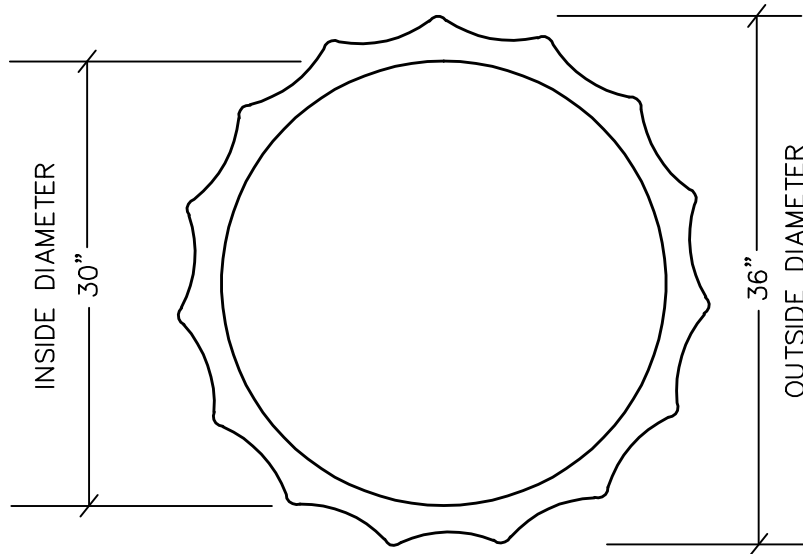

MIAMI ROUND PLANTER
MODEL NUMBER 1SU-3636

TOP VIEW

SIDE VIEW

1SU-2430

1SU-3624

1SU-3636

1SU-6036

MIAMI ROUND PLANTER VARIATIONS