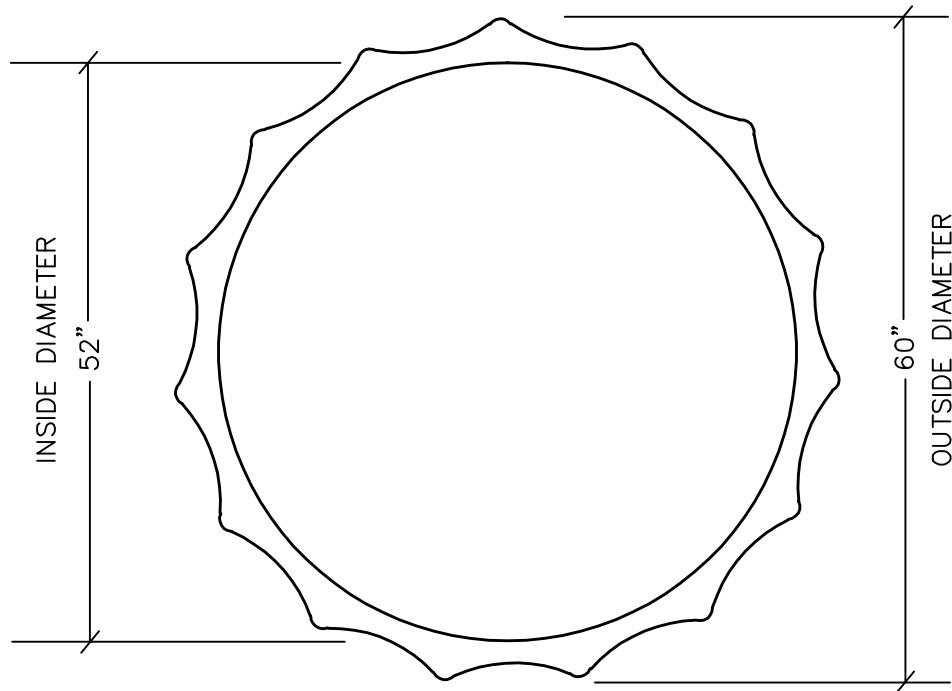

MIAMI ROUND PLANTER
MODEL NUMBER 1SU-6036

TOP VIEW

SIDE VIEW

1SU-2430

1SU-3624

1SU-3636

1SU-6036

MIAMI ROUND PLANTER VARIATIONS