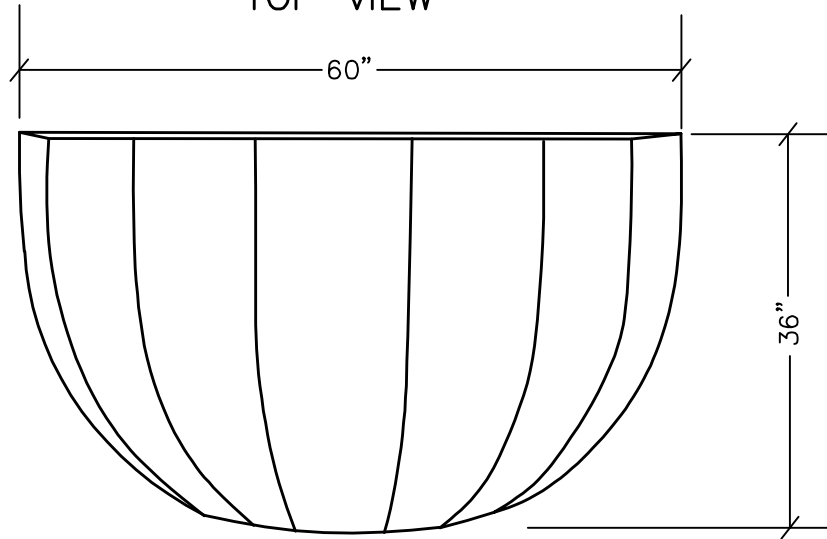

MIAMI ROUND PLANTER
MODEL NUMBER 1SU-6036

TOP VIEW

SIDE VIEW

1SU-2430

1SU-3624

1SU-3636

1SU-6036

MIAMI ROUND PLANTER VARIATIONS